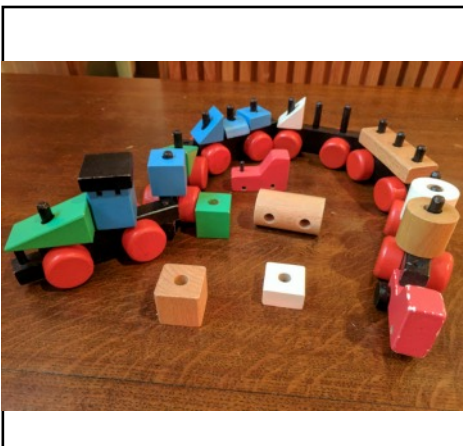

**Wooden fit-together  
train set**

**V31**

age 3+

30p for 2 weeks

60p for 4 weeks

22 wooden pieces which can be fitted together in different ways to create a locomotive and trucks with loads.

**Small parts. Not suitable for children under 3**