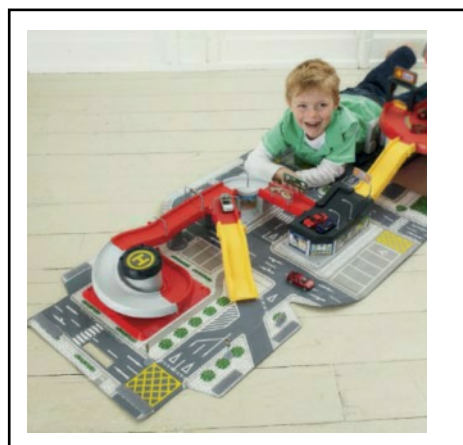

**Wooden fit-together  
train set**

**V31**

age 3+

30p for 2 weeks

60p for 4 weeks

22 wooden pieces which can be fitted together in different ways to create a locomotive and trucks with loads.

**Small parts. Not suitable for children under 3**

**Carry Along City**  
ELC

**V32**

age 3+

50p for 2 weeks

£1 for 4 weeks

Playmat with components for garage, traffic lights, road signs etc.

**No vehicles included**

**Small parts. Not suitable for children under 3**