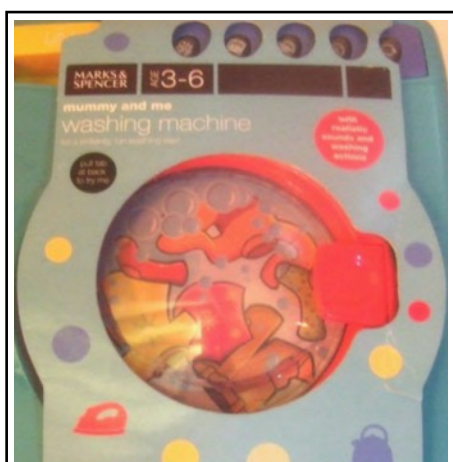

30p for 2 weeks
60p for 4 weeks

Teddy The Flipper SmartKids

age 2+

Encourages early number and letter recognition.

T21

30p for 2 weeks

60p for 4 weeks

Washing Machine

Age 3 - 6 years

Requires 3x C cell batteries 1.5V

T22

50p for 2 weeks

£1 for 4 weeks

Baby Bath Set

Age 3+

Doll not included.
Bath and accessories, including potty.