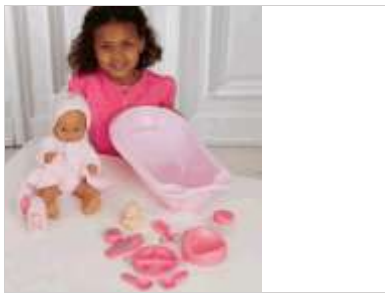

Number of pieces 0

Batteries

Baby Bath Set

Suitable for ages **3 to 5 Years**

Bath, duck, pottie, cup, bowl, cutlery, ointment, talc etc.
Doll NOT included.

T23

Catalogue Number

C1 Right shelf 3