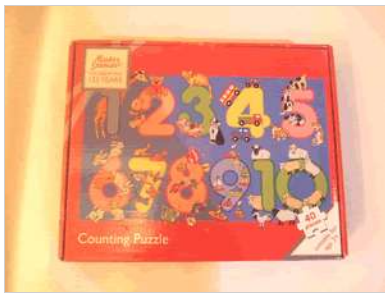

J08

Catalogue Number

C1 Right shelf 1

Number of pieces **16**

Batteries

Giant Alphabet Floor Puzzle

Suitable for ages **1.5 to 5 Years**

28 large thick pieces in box. Helps children learn the alphabet.

J09

Catalogue Number

C1 Right floor

Number of pieces **28**

Batteries

Floor Jigsaw - Street

Suitable for ages **1.5 to 5 Years**

28 large pieces.

Measures 64cm X 94cm when completed.

J10

Catalogue Number

C1 Left shelf 2

Number of pieces **28**

Batteries

Counting Puzzle

Suitable for ages **3 to 5 Years**

40 piece number-based puzzle. Helps children to learn counting.

J14

Catalogue Number

C1 Right floor

Number of pieces 40

Batteries

Pony Puzzle

Suitable for ages **3 to 5 Years**