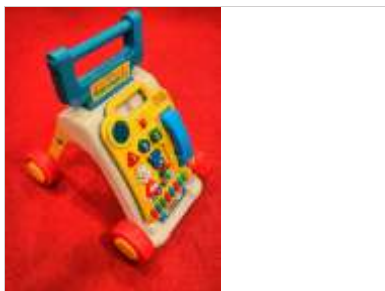

B18

Catalogue Number

C1 Left shelf 2

Number of pieces **8**

Batteries

Lights and Sounds Walker

Suitable for ages **9 months+**

Walking aid with lots of sensory stimuli.
3 x AA batteries

B19

Catalogue Number

C2 Top shelf

Number of pieces **5**

Batteries

Lights & Sounds Walker 2

Suitable for ages **Baby to 1.5 Years**

Folding baby walker with lights and sounds stimuli - can also be used flat by a child who is crawling.
SAFETY WARNING needs to be unfolded and locked into upright position by an adult.